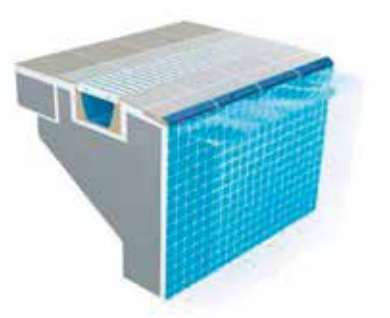

22,3 x 25 cm

K601 Weir Channel - 1 Detail (Light Blue)