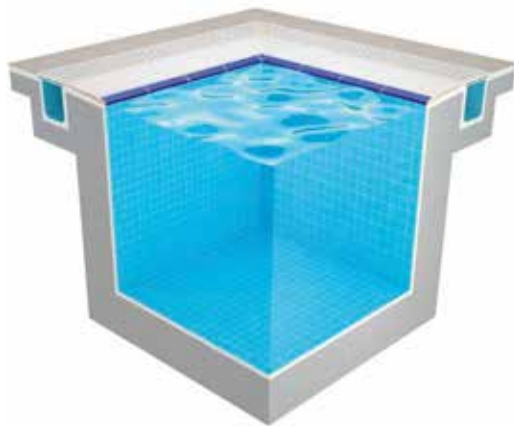

ADJUSTABLE PETIT CARRE HANDLE

MANIGLIA REGOLABILE PETIT CARRE

ingelivo

resistente agli agenti chimici

piastrella per pavimento

- A handle of 300x250 mm;
- New form handle;
- Adjustable size easy to cut according to the width of pich;
- Less grouting, higher hygiene;
- More attentive details;
- More aesthetic solution;
- 100% porcelain;
- Size deviation % $\pm 0,5$.