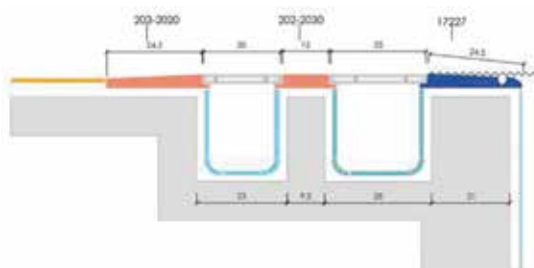

ingelivo

resistente agli agenti chimici

piastrella per pavimento

- Handle in 250x250 mm size;
- Self inclined;
- A single product instead of 1 handle + 1 antislip tile + profile;
- Less grouting, higher hygiene;
- More attentive details;
- More aesthetic solution;
- More different and natural-looking pools;
- 100% porcelain;
- Size deviation % $\pm 0,5$.