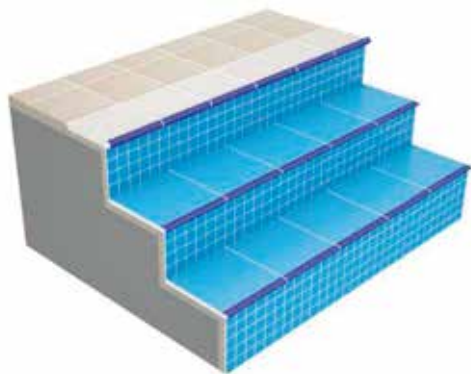

PETIT CARRE STEP ANTISLIP TILE - L

PIASTRELLA ANTISCIVOLO PETIT CARRE - L

ingelivo

resistente agli agenti chimici

piastrella per pavimento

- Side step antislip tile in 300x300 mm size;
- A single product instead of 3 product;
- Less grouting, higher hygiene;
- More attentive details;
- More aesthetic solution;
- 100% porcelain;
- Size deviation % $\pm 0,5$.