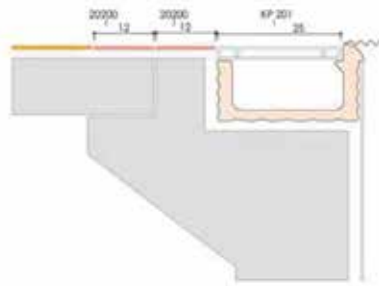

22,3 x 25 cm

K601 Weir Channel - 1 Detail (Light Blue)

23,6 x 25 cm

KP101 Niche Type Channel - 1 Detail
(Light Blue)

28,6 x 25 cm

KP201 Niche Type Channel - 1 Detail
(Light Blue)

TUNNEL CHANNEL

CANALE DI SFIORO