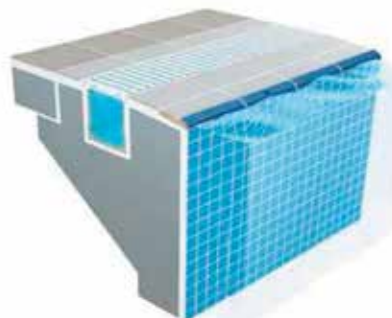

23,5 x 25 cm

K201 Internal Overflow Channel - 2 Detail (Light Blue)

23,4 x 25 cm

K301 Overflow Channel - 1 Detail (Light Blue)

25,6 x 25 cm

K401 Overflow Channel - 3 Detail (Light Blue)

18 x 25 cm

K501 Weir Channel - 2 Detail (Light Blue)