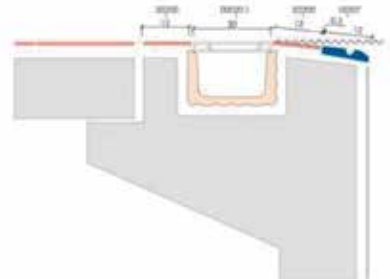

22,3 x 25 cm

K601 Weir Channel - 1 Detail (Light Blue)