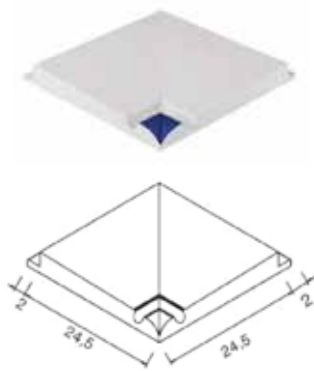

PETIT CARRE PROFILE HANDLE - L

MANIGLIA DI PROFILO PETIT CARRE - L

ingelivo

resistente agli agenti chimici

piastrella per pavimento

- Handle in 250x250 mm size;
- Self inclined;
- A single product instead of 1 handle + 1 antislip tile + profile;
- Less grouting, higher hygiene;
- More attentive details;
- More aesthetic solution;
- More different and natural-looking pools;
- 100% porcelain;
- Size deviation % $\pm 0,5$.

- Maniglia di 250x250 mm;
- Auto inclinato;
- Un unico prodotto al posto di 1 maniglia + 1 piastrella antiscivolo + profilo;
- Meno stuccature, più igiene;
- Più attenzione ai dettagli;
- Soluzione più estetica;
- More different and natural-looking pools;
- 100% porcellana;
- Pendenza% $\pm 0,5$.

Product code Codice prodotto	Dimension Dimensioni	Product name Nome prodotto	BOX/Scatola			PALLET		
			Kg	Pieces Pezzi	m²	Box Scatola	m²	Kg
17227	25x25 cm	Petit Carre Profile Handle - L Maniglia di profilo Petit Carre - L	13,52	8	2	48	96	649

17227 Petit Carre Profile Handle-L (Cobalt)

37227 Petit Carre Profile Handle Internal Corner-L (Cobalt)

47227 Petit Carre Profile Handle External Corner-L (Cobalt)