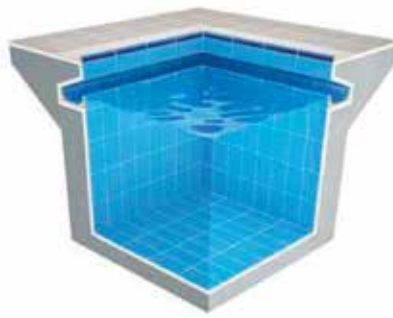

23,5 x 25 cm

K201 Internal Overflow Channel - 2 Detail (Light Blue)