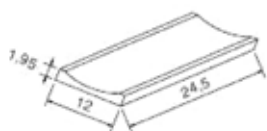

PALLET		
Box Scatola	m ²	Kg
120		1289

20 x 20 cm

K731 Tunnel Channel Internal Corner (Light Blue)

21,8 x 21,8 cm

K741 Tunnel Channel External Corner (Light Blue)

RAIN CHANNELS

CANALI DI DRENAGGIO

70100 Rain Channel (Unglazed)