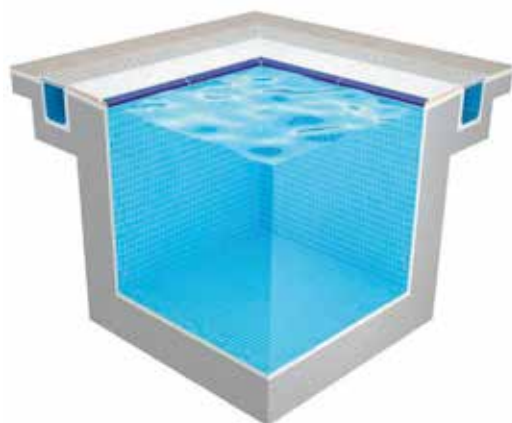

ADJUSTABLE PETIT CARRE HANDLE -XL

MANIGLIA REGOLABILE PETIT CARRE - XL

ingelivo

resistente agli agenti chimici

piastrella per pavimento

- A handle of 250x500 mm;
- Flexible size that can be cut easily according to the width of pitch;
- Easy laying and saving in time;
- Adjustable size;
- Less point and more Hygiene;
- More aesthetical solution;
- 100% porcelain;
- Size deviation % $\pm 0,5$.