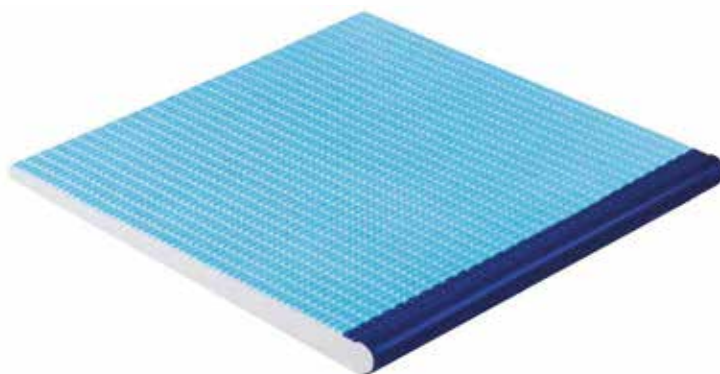

PETIT CARRE STEP ANTISLIP TILE - L

PIASTRELLA ANTISCIVOLO PETIT CARRE - L

ingelivo

resistente agli agenti chimici

piastrella per pavimento

- Side step antislip tile in 300x300 mm size;
- A single product instead of 3 product;
- Less grouting, higher hygiene;
- More attentive details;
- More aesthetic solution;
- 100% porcelain;
- Size deviation % $\pm 0,5$.