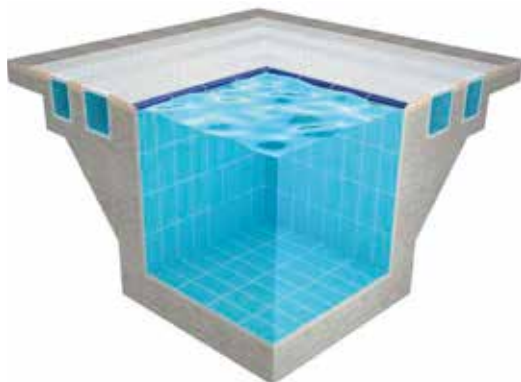

ingelivo

resistente agli agenti chimici

piastrella per pavimento

- Handle in 250x250 mm size;
- Self inclined;
- A single product instead of 1 handle + 1 antislip tile + profile;
- Less grouting, higher hygiene;
- More attentive details;
- More aesthetic solution;
- More different and natural-looking pools;
- 100% porcelain;
- Size deviation % $\pm 0,5$.