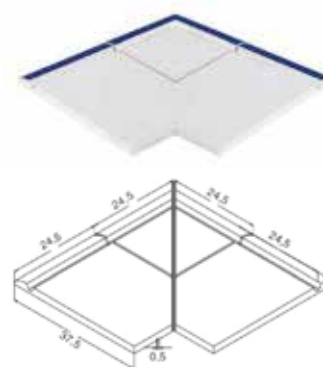

OLYMPIC PETIT CARRE HANDLE

MANIGLIA PICCOLA PETIT CARRE

ingelivo

resistente agli agenti chimici

piastrella per pavimento

- Handle in 380x250 mm size;
- A single product instead of 1 handle + 2 antislip;
- Easy to tile and time saving;
- Less grouting, higher hygiene;
- More attentive details;
- More aesthetic solution;
- 100% porcelain;
- Size deviation % $\pm 0,5$.

- Maniglia di 380x250 mm;
- Un unico prodotto al posto di 1 maniglia + 2 antiscivolo;
- Facile da piastrellare con risparmio di tempo;
- Meno stuccature, piú igiene;
- Piú attenzione ai dettagli;
- Soluzione piú estetica;
- 100% porcellana;
- Pendenza% $\pm 0,5$.

Product code Codice prodotto	Dimension Dimensioni	Product name Nome prodotto	BOX/Scatola			PALLET		
			Kg	Pieces Pezzi	m²	Box Scatola	m²	Kg
105-2007	38x25 cm	Olympic Petit Carre Handle Maniglia piccola Petit Carre	8,47	4	1	66	66	559

105-2007 Olympic Petit Carre Handle (Cobalt)

105-2007IK Olympic Petit Carre Handle Internal Corner (Cobalt)

105-2007DK Olympic Petit Carre Handle External Corner (Cobalt)