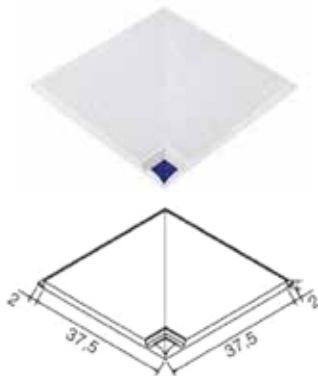

OLIMPIC PETIT CARRE PROFILE HANDLE

MANIGLIA DI PROFILO PETIT CARRE OLIMPICA

ingelivo

resistente agli agenti chimici

piastrella per pavimento

- Handle in 380x250 mm size;
- A single product instead of 1 handle + 2 antislip;
- Easy to tile and time saving;
- Less grouting, higher hygiene;
- More attentive details;
- More aesthetic solution;
- 100% porcelain;
- Size deviation % $\pm 0,5$.

- Maniglia di 380x250 mm;
- Un unico prodotto al posto di 1 maniglia + 2 antiscivolo;
- Facile da piastrellare con risparmio di tempo;
- Meno stuccature, più igiene;
- Più attenzione ai dettagli;
- Soluzione più estetica;
- 100% porcellana;
- Pendenza% $\pm 0,5$.

Product code Codice prodotto	Dimension Dimensioni	Product name Nome prodotto	BOX/Scatola			PALLET		
			Kg	Pieces Pezzi	m²	Box Scatola	m²	Kg
105-2027	38x25 cm	Olimpic Petit Carre Profile Handle Maniglia di profilo Petit carre Olimpica	11,29	4	1	54	54	609

105-2027 Olimpic Petit Carre profile handle (Cobalt)

105-2027iK Olimpic Petit Carre profile handle Internal Corner (Cobalt)

105-2027DK Olimpic Petit Carre profile handle External Corner (Cobalt)