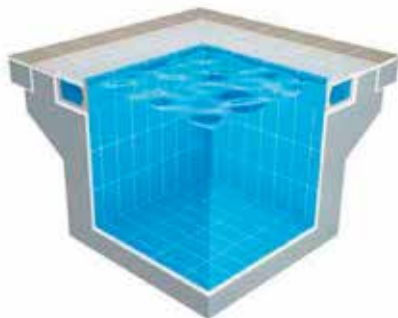

23,5 x 25 cm

K201 Internal Overflow Channel - 2 Detail (Light Blue)

23,4 x 25 cm

K301 Overflow Channel - 1 Detail (Light Blue)

25,6 x 25 cm

K401 Overflow Channel - 3 Detail (Light Blue)

18 x 25 cm

K501 Weir Channel - 2 Detail (Light Blue)