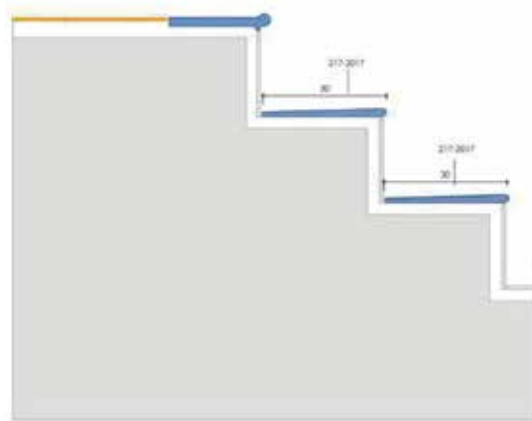

PETIT CARRE STEP ANTISLIP TILE - L

PIASTRELLA ANTISCIVOLO PETIT CARRE - L

ingelivo

resistente agli agenti chimici

piastrella per pavimento

- Side step antislip tile in 300x300 mm size;
- A single product instead of 3 product;
- Less grouting, higher hygiene;
- More attentive details;
- More aesthetic solution;
- 100% porcelain;
- Size deviation % $\pm 0,5$.