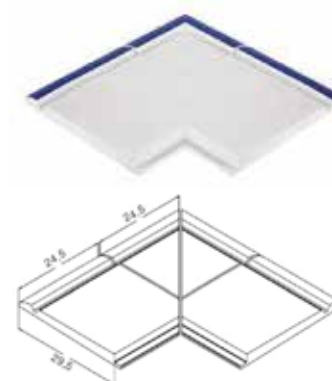

PETIT CARRE PROFILE HANDLE

MANIGLIA DI PROFILO PETIT CARRE

ingelivo

resistente agli agenti chimici

piastrella per pavimento

- Handle in 300x250 mm size;
- Possibility of a single product instead of 1 handle + 2 antislip;
- Self inclined;
- Less grouting, higher hygiene;
- More attentive details;
- More aesthetical solution;
- 100% porcelain;
- Size deviation % $\pm 0,5$.

- Maniglia di 300x250 mm;
- Un unico prodotto al posto di 1 maniglia + 2 antiscivolo;
- Auto inclinato;
- Meno stuccature, più igiene;
- Più attenzione ai dettagli;
- Soluzione più estetica;
- 100% porcellana;
- Pendenza% $\pm 0,5$.

Product code Codice prodotto	Dimension Dimensioni	Product name Nome prodotto	BOX/Scatola			PALLET		
			Kg	Pieces Pezzi	m²	Box Scatola	m²	Kg
104-2027	30x25 cm	Petit Carre Profile Handle Maniglia di profilo Petit Carre	17,53	8	2	36	72	630

104-2027 Petit Carre profile handle
(Cobalt)

104-2027iK Petit Carre profile handle
Internal Corner (Cobalt)

104-2027DK Petit Carre profile handle
External Corner (Cobalt)