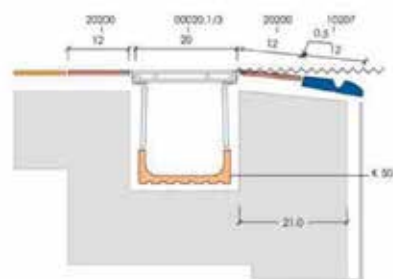

23,5 x 25 cm

K201 Internal Overflow Channel - 2 Detail (Light Blue)

23,4 x 25 cm

K301 Overflow Channel - 1 Detail (Light Blue)

25,6 x 25 cm

K401 Overflow Channel - 3 Detail (Light Blue)

18 x 25 cm

K501 Weir Channel - 2 Detail (Light Blue)