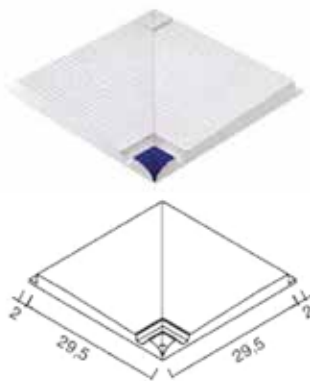

PETIT CARRE PROFILE HANDLE

MANIGLIA DI PROFILO PETIT CARRE

ingelivo

resistente agli agenti chimici

piastrella per pavimento

- Handle in 300x250 mm size;
- Possibility of a single product instead of 1 handle + 2 antislip;
- Self inclined;
- Less grouting, higher hygiene;
- More attentive details;
- More aesthetical solution;
- 100% porcelain;
- Size deviation % $\pm 0,5$.

- Maniglia di 300x250 mm;
- Un unico prodotto al posto di 1 maniglia + 2 antiscivolo;
- Auto inclinato;
- Meno stuccature, più igiene;
- Più attenzione ai dettagli;
- Soluzione più estetica;
- 100% porcellana;
- Pendenza% $\pm 0,5$.

Product code Codice prodotto	Dimension Dimensioni	Product name Nome prodotto	BOX/Scatola			PALLET		
			Kg	Pieces Pezzi	m²	Box Scatola	m²	Kg
104-2027	30x25 cm	Petit Carre Profile Handle Maniglia di profilo Petit Carre	17,53	8	2	36	72	630

104-2027 Petit Carre profile handle
(Cobalt)

104-2027iK Petit Carre profile handle
Internal Corner (Cobalt)

104-2027DK Petit Carre profile handle
External Corner (Cobalt)