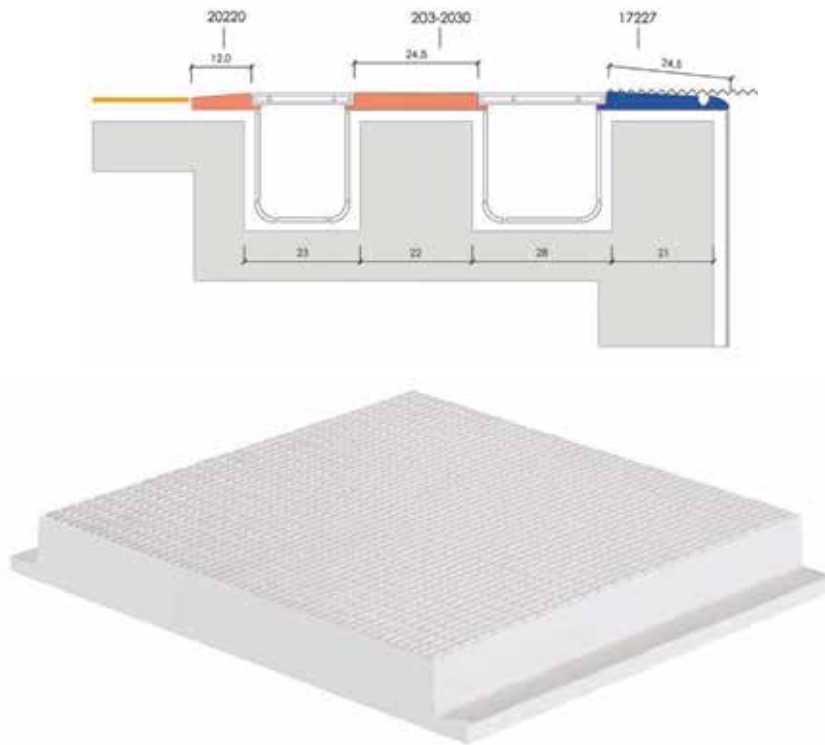

105-2007-270 Olimpico Petit Carre Profile Handle with Numbers and Iscriptions

PETIT CARRE DOUBLE PROFILE ANTISLIP TILE-L

DOPPIO PROFILO PETIT CARRE PIASTRELLA ANTISCIVOLO-L

ingelivo

resistente agli agenti chimici

piastrella per pavimento

- 250x250 mm size;
- A single product instead of 2 handles + 2 antislip tiles;
- Less grouting, higher hygiene;
- More attentive details;
- More aesthetic solution;
- 100% porcelain;
- Size deviation % $\pm 0,5$.