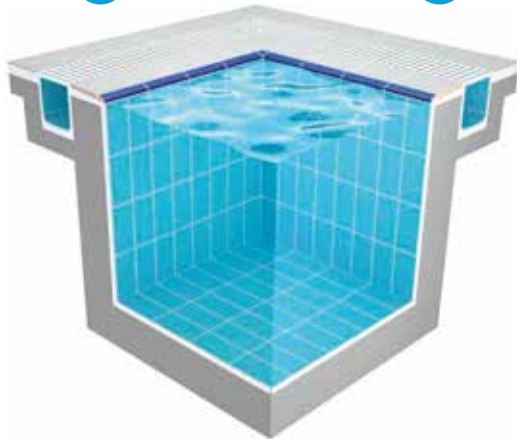

MANIGLIA PETIT CARRE - L

ingelivo

resistente agli agenti chimici

piastrella per pavimento

- Handle in 250x250 mm size;
- A single product instead of 1 handle + 2 antislip;
- Less grouting higher hygiene;
- More attentive details;
- More aesthetic solution;
- 100% porcelain;
- Size deviation % $\pm 0,5$.