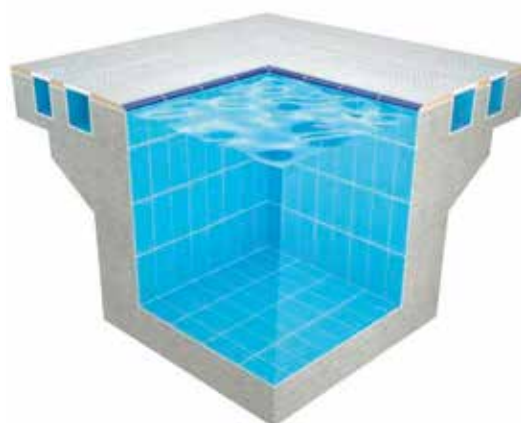

MANIGLIA DI PROFILO PETIT CARRE

ingelivo

resistente agli agenti chimici

piastrella per pavimento

- Handle in 300x250 mm size;
- Possibility of a single product instead of 1 handle + 2 antislip;
- Self inclined;
- Less grouting, higher hygiene;
- More attentive details;
- More aesthetical solution;
- 100% porcelain;
- Size deviation % $\pm 0,5$.