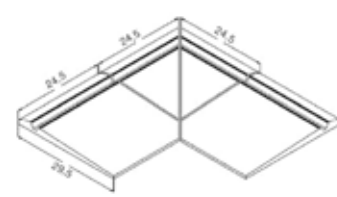

ADJUSTABLE PETIT CARRE HANDLE

MANIGLIA REGOLABILE PETIT CARRE

ingelivo

resistente agli agenti chimici

piastrella per pavimento

- A handle of 300x250 mm;
- New form handle;
- Adjustable size easy to cut according to the width of pich;
- Less grouting, higher hygiene;
- More attentive details;
- More aesthetic solution;
- 100% porcelain;
- Size deviation % $\pm 0,5$.

- Maniglia di 300x250 mm;
- Nuova forma per la maniglia;
- Dimensione flessibile che può essere facilmente tagliata in base alla larghezza del passo;
- Meno stuccature, più igiene;
- Più attenzione ai dettagli;
- Soluzione più estetica;
- 100% porcellana;
- Pendenza% $\pm 0,5$.

Product code Codice prodotto	Dimension Dimensioni	Product name Nome prodotto	BOX/Scatola			PALLET		
			Kg	Pieces Pezzi	m²	Box Scatola	m²	Kg
104-2007	30x25 cm	Adjustable Petit Carre Handle Maniglia regolabile Petit Carre	11,61	8	2	63	126	731

106-2007 Adjustable Size Petit carre Handle (Cobalt)

106-2007IK Adjustable Size Petit carre Handle Internal Corner (Cobalt)

106-2007DK Adjustable Size Petit carre Handle External Corner (Cobalt)