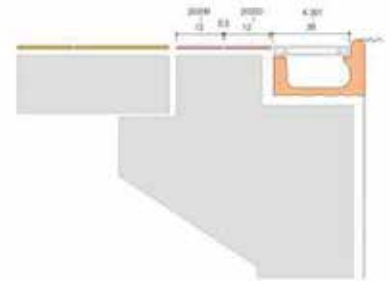

23,4 x 25 cm

K301 Overflow Channel - 1 Detail (Light Blue)