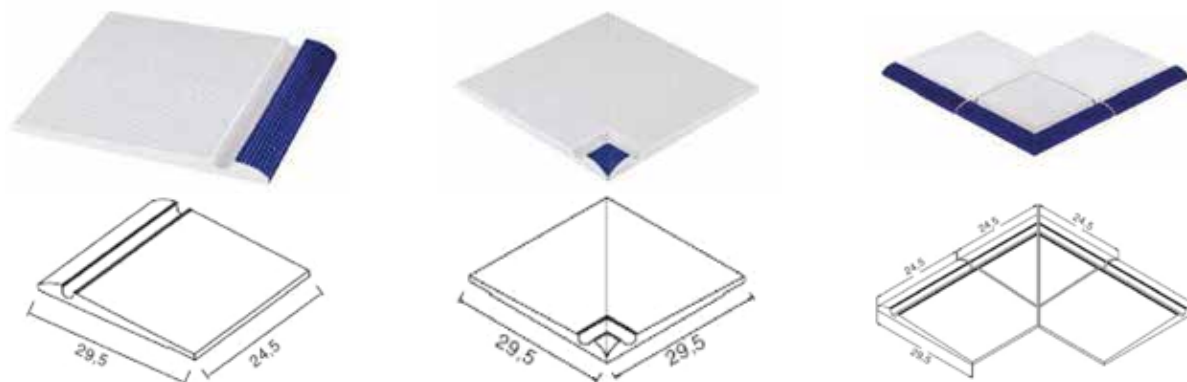

- A handle of 300x250 mm;
- New form handle;
- Adjustable size easy to cut according to the width of pich;
- Less grouting, higher hygiene;
- More attentive details;
- More aesthetic solution;
- 100% porcelain;
- Size deviation % $\pm 0,5$.

- Maniglia di 300x250 mm;
- Nuova forma per la maniglia;
- Dimensione flessibile che può essere facilmente tagliata in base alla larghezza del passo;
- Meno stuccature, più igiene;
- Più attenzione ai dettagli;
- Soluzione più estetica;
- 100% porcellana;
- Pendenza% $\pm 0,5$.

Product code Codice prodotto	Dimension Dimensioni	Product name Nome prodotto	BOX/Scatola			PALLET		
			Kg	Pieces Pezzi	m²	Box Scatola	m²	Kg
104-2007	30x25 cm	Adjustable Petit Carre Handle Maniglia regolabile Petit Carre	11,61	8	2	63	126	731

106-2007 Adjustable Size Petit carre Handle (Cobalt)

106-2007IK Adjustable Size Petit carre Handle Internal Corner (Cobalt)

106-2007DK Adjustable Size Petit carre Handle External Corner (Cobalt)