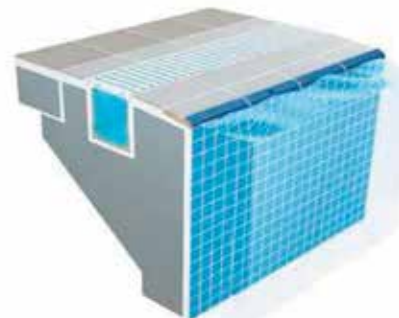

K301 Overflow Channel - 1 Detail (Light Blue)

25,6 x 25 cm

K401 Overflow Channel - 3 Detail (Light Blue)

18 x 25 cm

K501 Weir Channel - 2 Detail (Light Blue)

22,3 x 25 cm

K601 Weir Channel - 1 Detail (Light Blue)