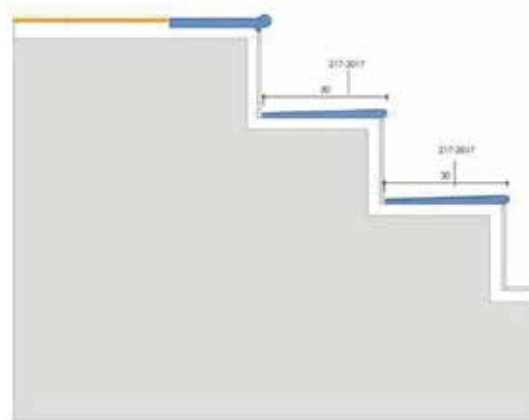

PETIT CARRE STEP ANTISLIP TILE - L

PIASTRELLA ANTISCIVOLO PETIT CARRE - L

ingelivo

resistente agli agenti chimici

piastrella per pavimento

- Side step antislip tile in 300x300 mm size;
- A single product instead of 3 product;
- Less grouting, higher hygiene;
- More attentive details;
- More aesthetic solution;
- 100% porcelain;
- Size deviation % $\pm 0,5$.