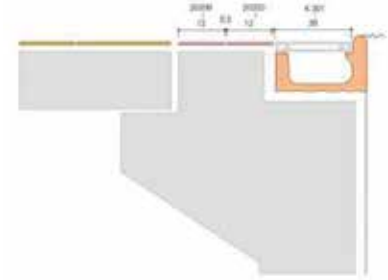

23,4 x 25 cm

K301 Overflow Channel - 1 Detail (Light Blue)