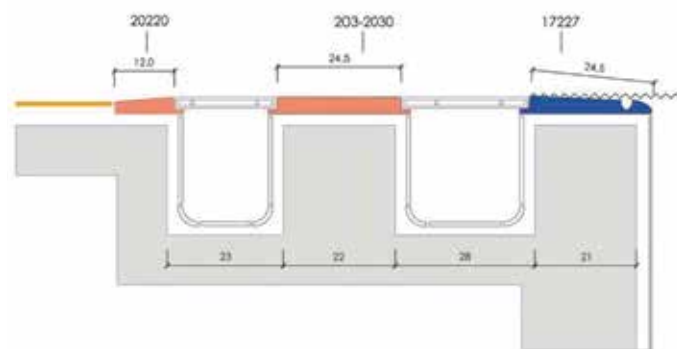

piastrella per pavimento

- 250x250 mm size;
- A single product instead of 2 handles + 2 anti-slip tiles;
- Less grouting, higher hygiene;
- More attentive details;
- More aesthetic solution;
- 100% porcelain;
- Size deviation % $\pm 0,5$.