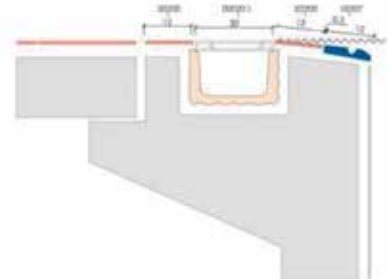

K301 Overflow Channel - 1 Detail (Light Blue)

25,6 x 25 cm

K401 Overflow Channel - 3 Detail (Light Blue)

18 x 25 cm

K501 Weir Channel - 2 Detail (Light Blue)

22,3 x 25 cm

K601 Weir Channel - 1 Detail (Light Blue)