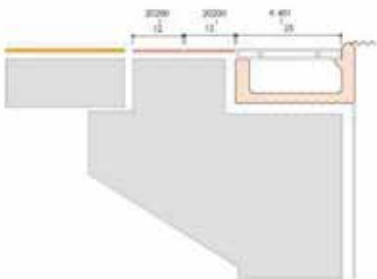

25,6 x 25 cm

K401 Overflow Channel - 3 Detail (Light Blue)