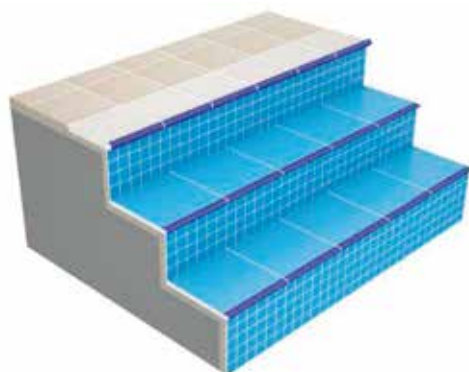

PETIT CARRE STEP ANTISLIP TILE - L

PIASTRELLA ANTISCIVOLO PETIT CARRE - L

ingelivo

resistente agli agenti chimici

piastrella per pavimento

- Side step antislip tile in 300x300 mm size;
- A single product instead of 3 product;
- Less grouting, higher hygiene;
- More attentive details;
- More aesthetic solution;
- 100% porcelain;
- Size deviation % $\pm 0,5$.