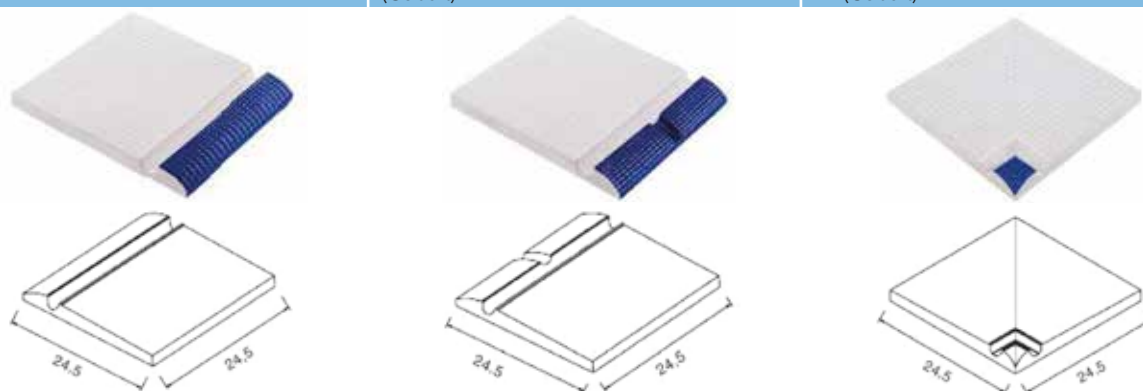

- Handle in 250x250 mm size;
- A single product instead of 1 handle + 2 antislip;
- Less grouting higher hygiene;
- More attentive details;
- More aesthetic solution;
- 100% porcelain;
- Size deviation % $\pm 0,5$.

- Maniglia di 250x250 mm;
- Un unico prodotto al posto di 1 maniglia + 2 antiscivolo;
- Meno stuccatura più igiene;
- Più attenzione ai dettagli;
- Soluzione più estetica;
- 100% porcellana;
- Pendenza% $\pm 0,5$.

Product code Codice prodotto	Dimension Dimensioni	Product name Nome prodotto	BOX/Scatola			PALLET		
			Kg	Pieces Pezzi	m²	Box Scatola	m²	Kg
17207	25x25 cm	Petit Carre Handle - L Maniglia Petit Carre - L	8,72	8	2	84	168	732
17217	25x25 cm	Petit Carre Handle with Outlet - L Maniglia Petit Carre con presa - L	8,93	8	2	84	168	750

17207 Petit Carre Handle - L (Cobalt)

17217 Petit Carre Handle with outlet - L (Cobalt)

37207 Petit Carre Handle Internal Corner - L (Cobalt)