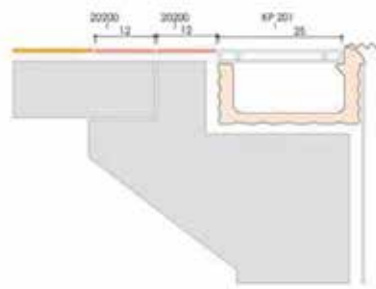

28,6 x 25 cm

KP201 Niche Type Channel - 1 Detail
(Light Blue)