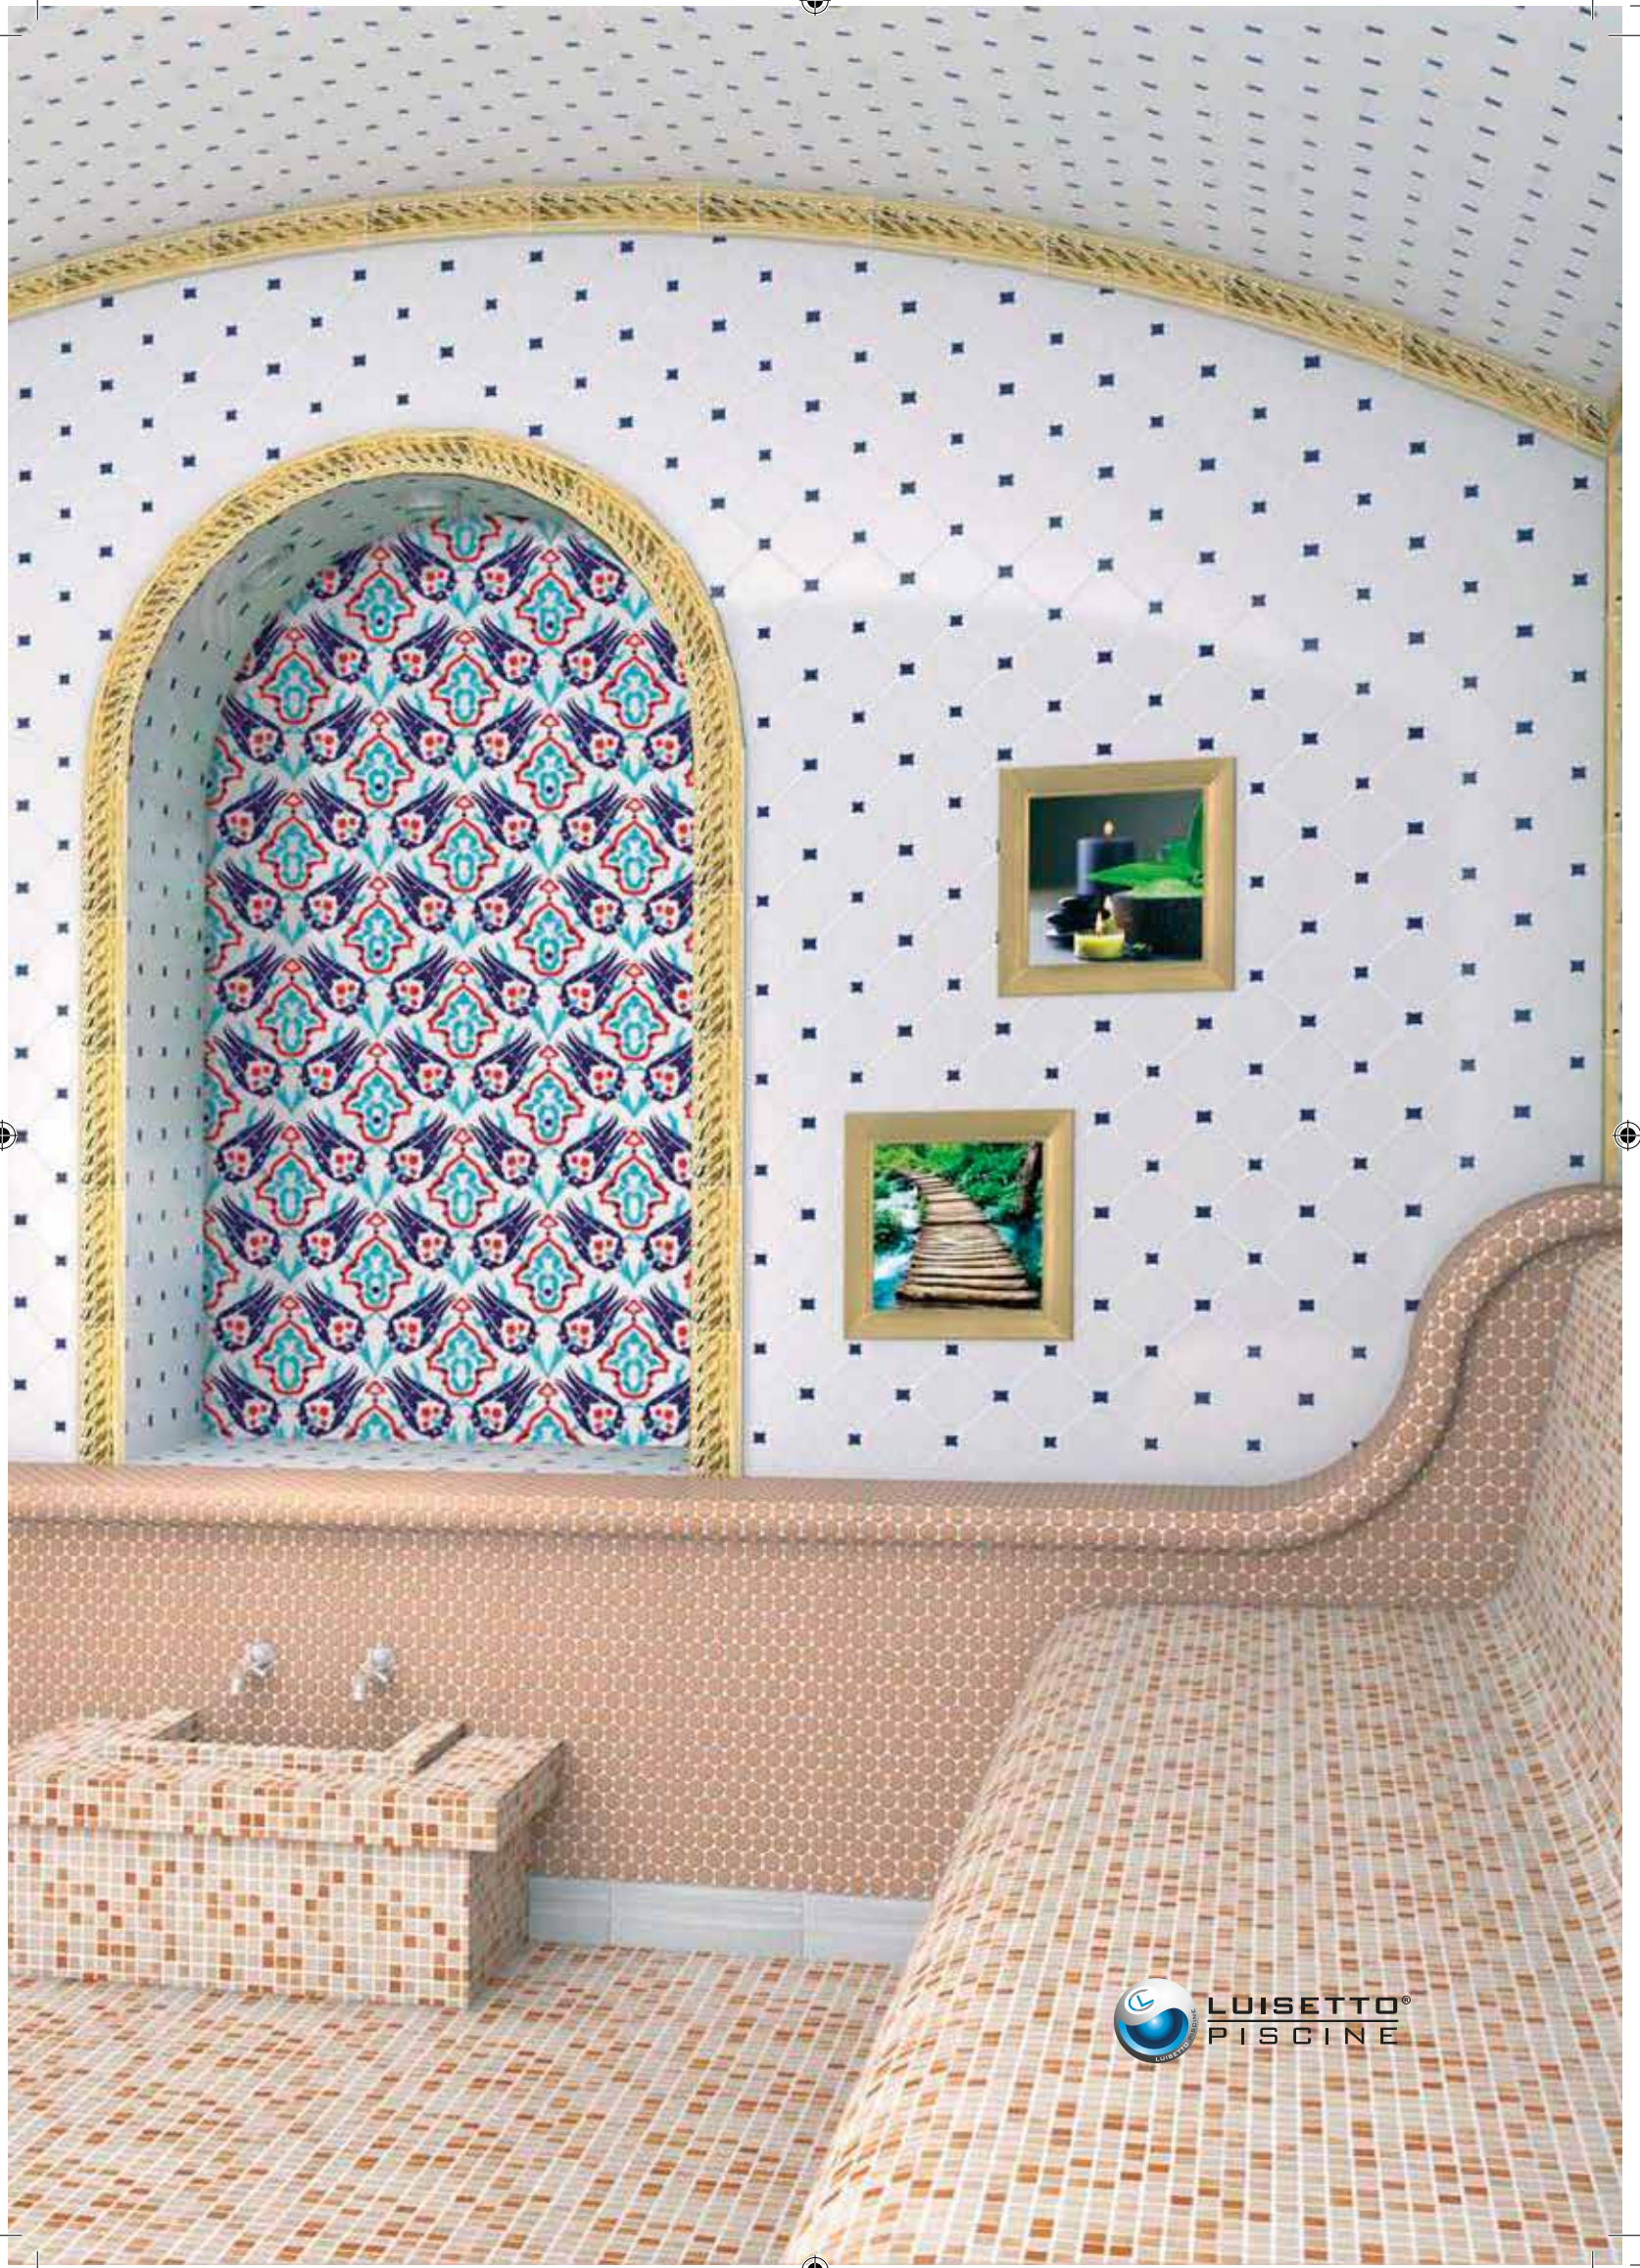

LUISETTO®
PISCINE