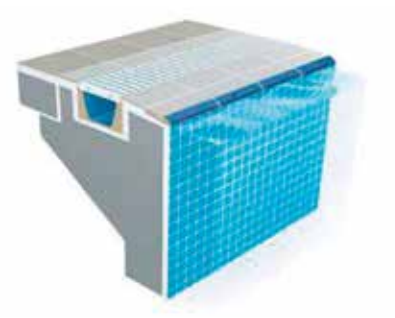

K301 Overflow Channel - 1 Detail (Light Blue)

25,6 x 25 cm

K401 Overflow Channel - 3 Detail (Light Blue)

18 x 25 cm

K501 Weir Channel - 2 Detail (Light Blue)

22,3 x 25 cm

K601 Weir Channel - 1 Detail (Light Blue)