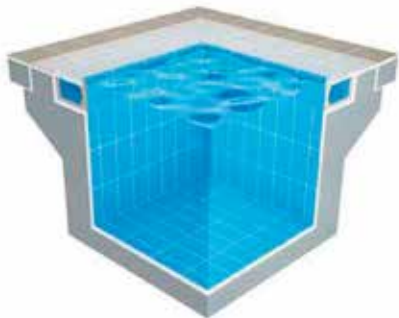

25,6 x 25 cm

K401 Overflow Channel - 3 Detail (Light Blue)