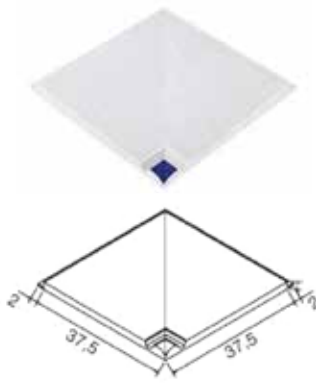

OLIMPIC PETIT CARRE PROFILE HANDLE

MANIGLIA DI PROFILO PETIT CARRE OLIMPICA

ingelivo

resistente agli agenti chimici

piastrella per pavimento

- Handle in 380x250 mm size;
- A single product instead of 1 handle + 2 antislip;
- Easy to tile and time saving;
- Less grouting, higher hygiene;
- More attentive details;
- More aesthetic solution;
- 100% porcelain;
- Size deviation % $\pm 0,5$.

- Maniglia di 380x250 mm;
- Un unico prodotto al posto di 1 maniglia + 2 antiscivolo;
- Facile da piastrellare con risparmio di tempo;
- Meno stuccature, più igiene;
- Più attenzione ai dettagli;
- Soluzione più estetica;
- 100% porcellana;
- Pendenza% $\pm 0,5$.

Product code Codice prodotto	Dimension Dimensioni	Product name Nome prodotto	BOX/Scatola			PALLET		
			Kg	Pieces Pezzi	m²	Box Scatola	m²	Kg
105-2027	38x25 cm	Olimpic Petit Carre Profile Handle Maniglia di profilo Petit carre Olimpica	11,29	4	1	54	54	609

105-2027 Olimpic Petit Carre profile handle (Cobalt)

105-2027IK Olimpic Petit Carre profile handle Internal Corner (Cobalt)

105-2027DK Olimpic Petit Carre profile handle External Corner (Cobalt)