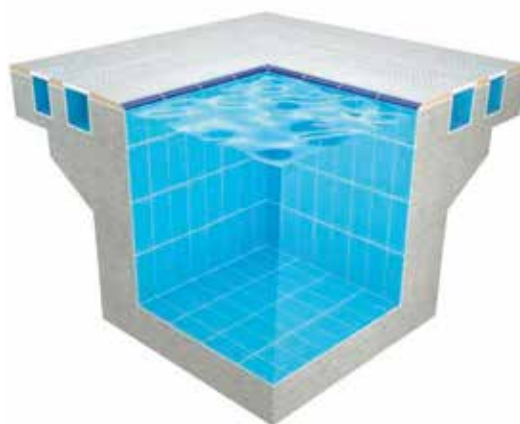

MANIGLIA DI PROFILO PETIT CARRE

ingelivo

resistente agli agenti chimici

piastrella per pavimento

- Handle in 300x250 mm size;
- Possibility of a single product instead of 1 handle + 2 antislip;
- Self inclined;
- Less grouting, higher hygiene;
- More attentive details;
- More aesthetical solution;
- 100% porcelain;
- Size deviation % $\pm 0,5$.