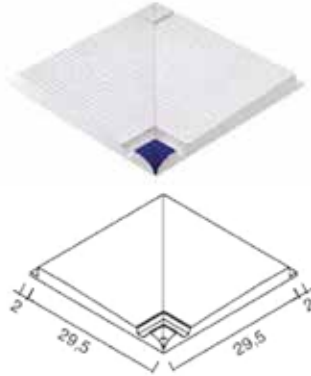

PETIT CARRE PROFILE HANDLE

MANIGLIA DI PROFILO PETIT CARRE

ingelivo

resistente agli agenti chimici

piastrella per pavimento

- Handle in 300x250 mm size;
- Possibility of a single product instead of 1 handle + 2 antislip;
- Self inclined;
- Less grouting, higher hygiene;
- More attentive details;
- More aesthetical solution;
- 100% porcelain;
- Size deviation % $\pm 0,5$.

- Maniglia di 300x250 mm;
- Un unico prodotto al posto di 1 maniglia + 2 antiscivolo;
- Auto inclinato;
- Meno stuccature, più igiene;
- Più attenzione ai dettagli;
- Soluzione più estetica;
- 100% porcellana;
- Pendenza% $\pm 0,5$.

Product code Codice prodotto	Dimension Dimensioni	Product name Nome prodotto	BOX/Scatola			PALLET		
			Kg	Pieces Pezzi	m²	Box Scatola	m²	Kg
104-2027	30x25 cm	Petit Carre Profile Handle Maniglia di profilo Petit Carre	17,53	8	2	36	72	630

104-2027 Petit Carre profile handle
(Cobalt)

104-2027IK Petit Carre profile handle
Internal Corner (Cobalt)

104-2027DK Petit Carre profile handle
External Corner (Cobalt)