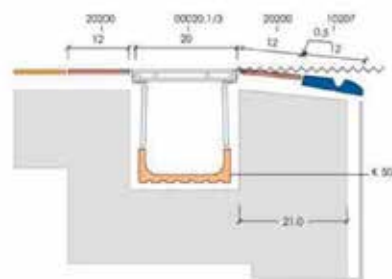

K301 Overflow Channel - 1 Detail (Light Blue)

25,6 x 25 cm

K401 Overflow Channel - 3 Detail (Light Blue)

18 x 25 cm

K501 Weir Channel - 2 Detail (Light Blue)

22,3 x 25 cm

K601 Weir Channel - 1 Detail (Light Blue)