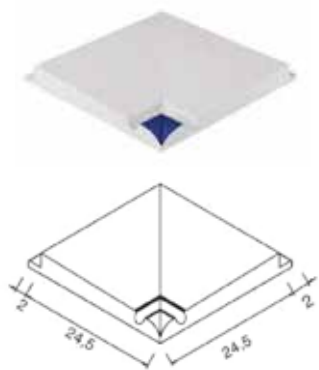

PETIT CARRE PROFILE HANDLE - L

MANIGLIA DI PROFILO PETIT CARRE - L

ingelivo

resistente agli agenti chimici

piastrella per pavimento

- Handle in 250x250 mm size;
- Self inclined;
- A single product instead of 1 handle + 1 antislip tile + profile;
- Less grouting, higher hygiene;
- More attentive details;
- More aesthetic solution;
- More different and natural-looking pools;
- 100% porcelain;
- Size deviation % $\pm 0,5$.

- Maniglia di 250x250 mm;
- Auto inclinato;
- Un unico prodotto al posto di 1 maniglia + 1 piastrella antiscivolo + profilo;
- Meno stuccature, più igiene;
- Più attenzione ai dettagli;
- Soluzione più estetica;
- More different and natural-looking pools;
- 100% porcellana;
- Pendenza% $\pm 0,5$.

Product code Codice prodotto	Dimension Dimensioni	Product name Nome prodotto	BOX/Scatola			PALLET		
			Kg	Pieces Pezzi	m²	Box Scatola	m²	Kg
17227	25x25 cm	Petit Carre Profile Handle - L Maniglia di profilo Petit Carre - L	13,52	8	2	48	96	649

17227 Petit Carre Profile Handle-L (Cobalt)

37227 Petit Carre Profile Handle Internal Corner-L (Cobalt)

47227 Petit Carre Profile Handle External Corner-L (Cobalt)