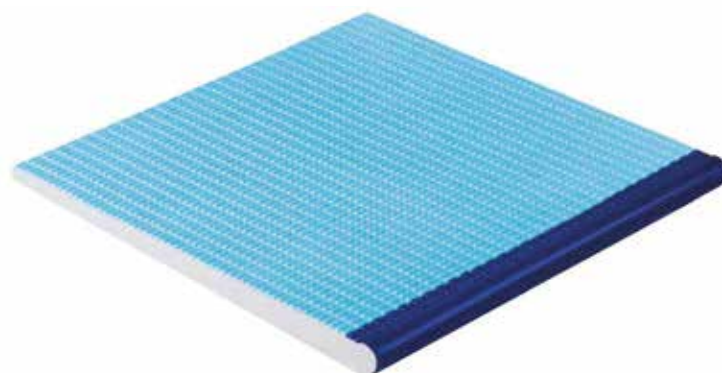

PETIT CARRE STEP ANTISLIP TILE - L

PIASTRELLA ANTISCIVOLO PETIT CARRE - L

ingelivo

resistente agli agenti chimici

piastrella per pavimento

- Side step antislip tile in 300x300 mm size;
- A single product instead of 3 product;
- Less grouting, higher hygiene;
- More attentive details;
- More aesthetic solution;
- 100% porcelain;
- Size deviation % $\pm 0,5$.