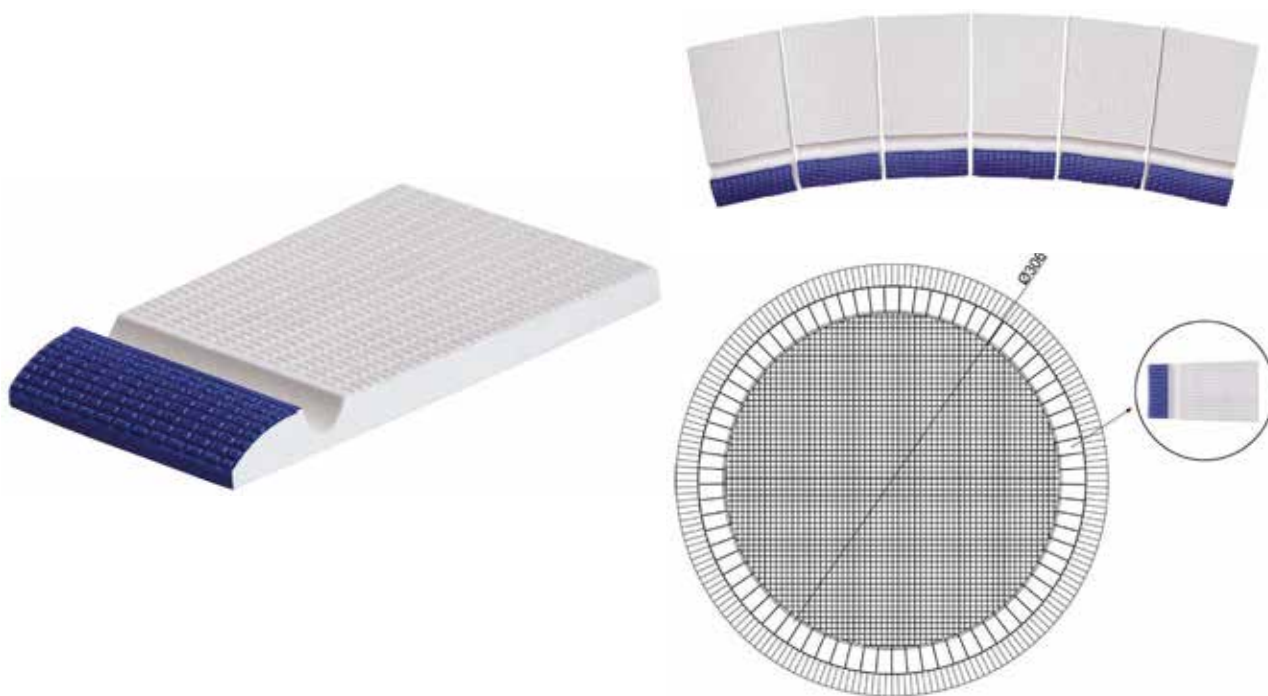

ingelivo

resistente agli agenti chimici

piastrella per pavimento

- 125x145x250 mm size;
- Suitable without cutting the handle about 3 m diameter of pools;
- Less grouting, higher hygiene;
- More attentive details;
- More aesthetic solution;
- 100% porcelain;
- Size deviation % $\pm 0,5$.