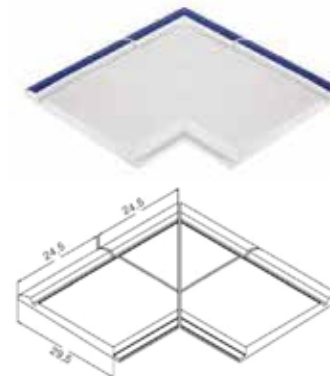

PETIT CARRE PROFILE HANDLE

MANIGLIA DI PROFILO PETIT CARRE

ingelivo

resistente agli agenti chimici

piastrella per pavimento

- Handle in 300x250 mm size;
- Possibility of a single product instead of 1 handle + 2 antislip;
- Self inclined;
- Less grouting, higher hygiene;
- More attentive details;
- More aesthetical solution;
- 100% porcelain;
- Size deviation % $\pm 0,5$.

- Maniglia di 300x250 mm;
- Un unico prodotto al posto di 1 maniglia + 2 antiscivolo;
- Auto inclinato;
- Meno stuccature, più igiene;
- Più attenzione ai dettagli;
- Soluzione più estetica;
- 100% porcellana;
- Pendenza% $\pm 0,5$.

Product code Codice prodotto	Dimension Dimensioni	Product name Nome prodotto	BOX/Scatola			PALLET		
			Kg	Pieces Pezzi	m²	Box Scatola	m²	Kg
104-2027	30x25 cm	Petit Carre Profile Handle Maniglia di profilo Petit Carre	17,53	8	2	36	72	630

104-2027 Petit Carre profile handle
(Cobalt)

104-2027IK Petit Carre profile handle
Internal Corner (Cobalt)

104-2027DK Petit Carre profile handle
External Corner (Cobalt)