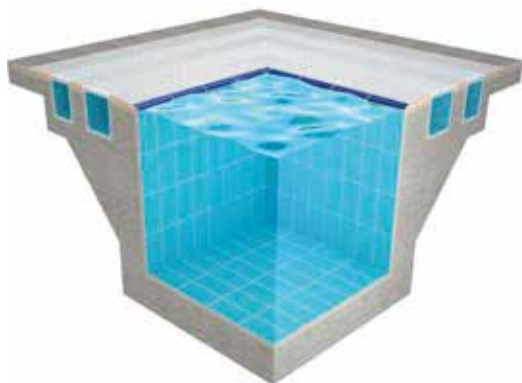

ingelivo

resistente agli agenti chimici

piastrella per pavimento

- Handle in 250x250 mm size;
- Self inclined;
- A single product instead of 1 handle + 1 antislip tile + profile;
- Less grouting, higher hygiene;
- More attentive details;
- More aesthetic solution;
- More different and natural-looking pools;
- 100% porcelain;
- Size deviation % $\pm 0,5$.