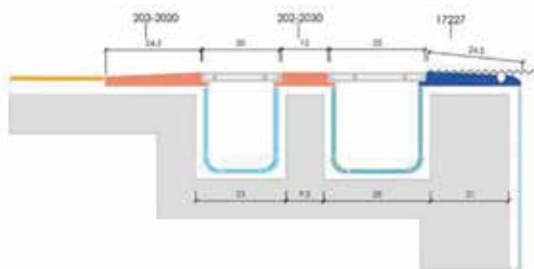

ingelivo

resistente agli agenti chimici

piastrella per pavimento

- Handle in 250x250 mm size;
- Self inclined;
- A single product instead of 1 handle + 1 antislip tile + profile;
- Less grouting, higher hygiene;
- More attentive details;
- More aesthetic solution;
- More different and natural-looking pools;
- 100% porcelain;
- Size deviation % $\pm 0,5$.