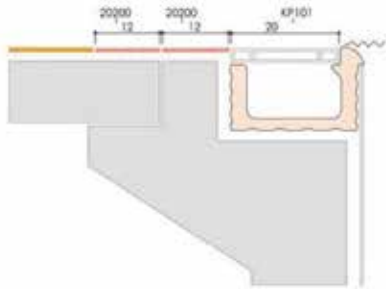

23,6 x 25 cm

KP101 Niche Type Channel - 1 Detail
(Light Blue)