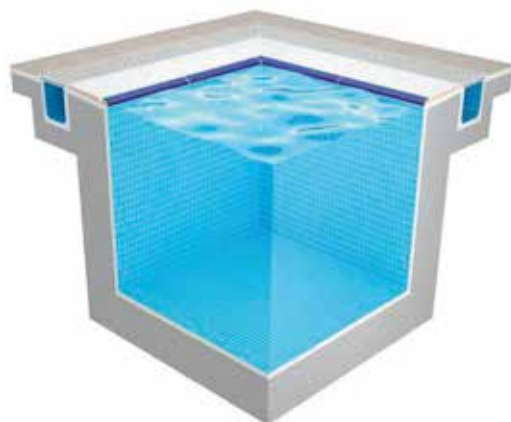

LUISETTO PISCINE - by Luisetto Cantieri srl
Via Col Roigo, 50, 36060 Romano d'Ezzelino (VI) - ITALY

LUISETTO®
PISCINE

 **LUISETTO®**
PISCINE

LUISETTO®
PISCINE

ADJUSTABLE PETIT CARRE HANDLE -XL

MANIGLIA REGOLABILE PETIT CARRE - XL

ingelivo

resistente agli agenti chimici

piastrella per pavimento

- A handle of 250x500 mm;
- Flexible size that can be cut easily according to the width of pitch;
- Easy laying and saving in time;
- Adjustable size;
- Less point and more Hygiene;
- More aesthetical solution;
- 100% porcelain;
- Size deviation % $\pm 0,5$.